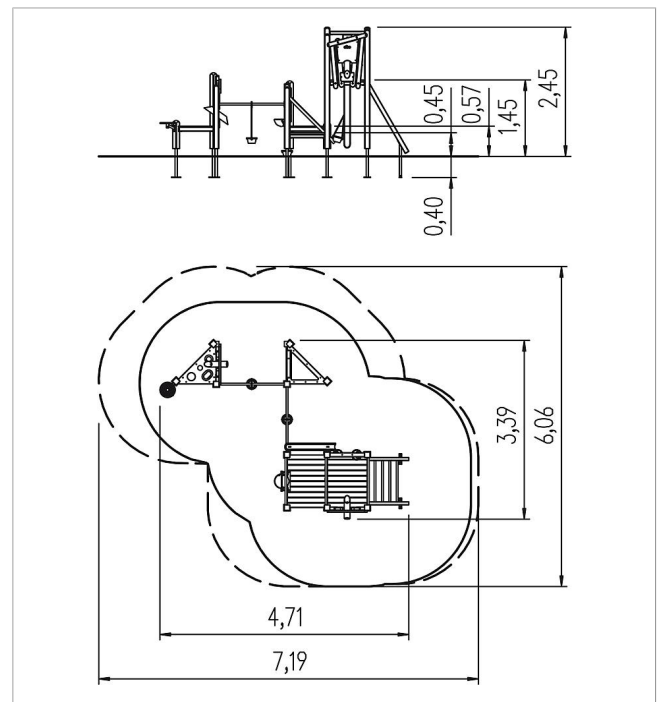

5 11 045 0110 0

playo sand and mud
play unit Sofia

made in germany

Scope of delivery

- 12x post construction: SW
- 12x post shoe: steel galvanised
- 2x platform construction: SW
- 2x adapter: SW
- 3x walk-through protection leaf: stainless steel
- 2x set of grips: aluminium, plastic coated
- 1x climbing panel: HPL
- 1x ladder: SW, rungs stainless steel
- 1x riddle screen: stainless steel
- 1x sand lift: SW, stainless steel, rubber
- 1x sand chute: SW
- 2x sand grafter: stainless steel, rubber
- 2x sand flow tube: SW, HPL, chain steel galvanised, plastic
- 1x sand sieve: stainless steel
- 1x play panel sand chute: SW, HPL
- 1x play platform stove: HPL, SW
- 1x play platform sand sieve: SW, HPL, stainless steel
- Fittings: stainless steel

	Material	SW pi
	Foundation level	FL 1
	Minimum space	719x606x325 cm
	Free falling height	145 cm
	Impact protection net	24,0 m ²
	Foundations	14x CF or 14x PFs