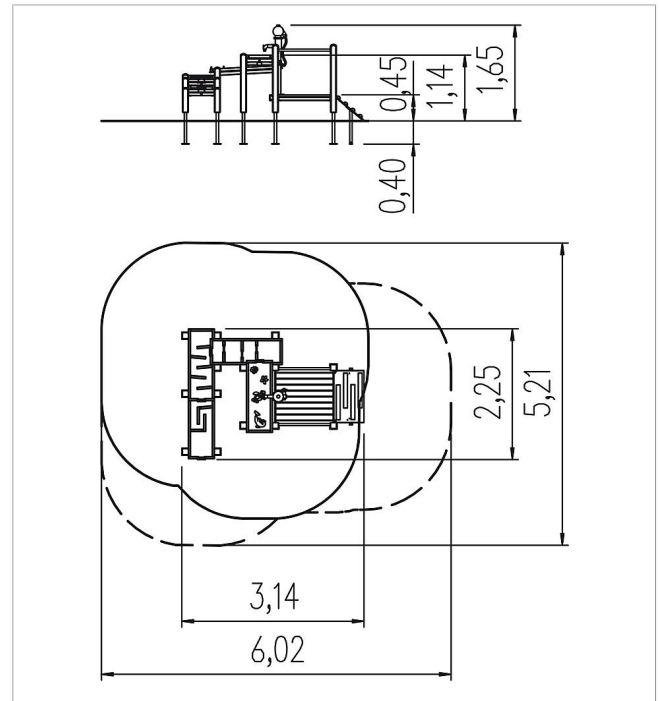

5 11 030 0411 0

playo sand and mud play unit Felix

made in germany

Scope of delivery

14x post construction: SW
 14x post shoe: steel galvanised
 1x platform construction: SW
 1x adapter: SW
 4x aqua path: HPL, SW
 2x walk-through protection leaf: stainless steel
 1x set of grips: aluminium, plastic coated
 1x ramp: HPL, SW
 fittings: stainless steel
 designed for the supervised area

	Material	Larch GL, larch
	Foundation level	FL 1
	Minimum space	602x521x294 cm
	Free falling height	114 cm
	Impact protection net	18,5 m ²
	Foundations	16x CF or 11x PFs