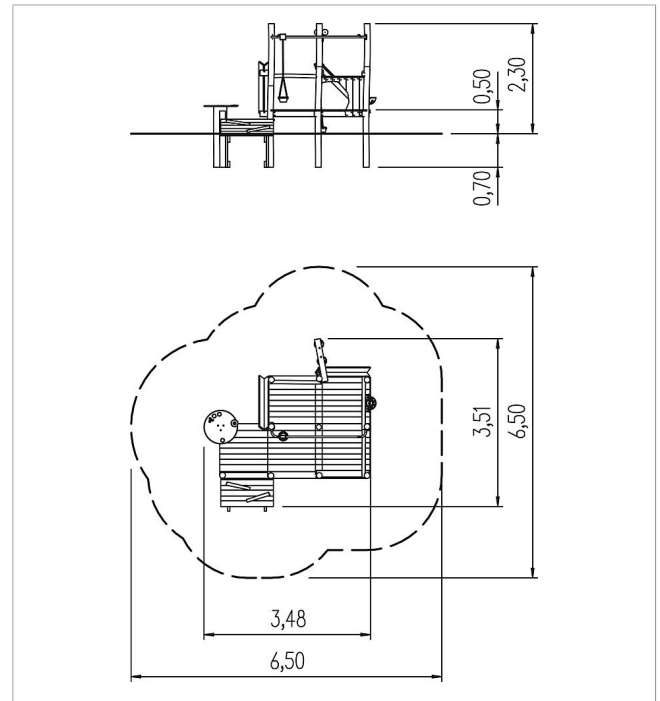

5 45 085 0530 6

**paradiso sand
construction site
Sandro**
made in germany

3+

Scope of delivery

- 1x platform PH 30 cm: robinia
- 1x platform PH 50 cm: robinia
- 1x mud tray: stainless steel
- 1x ramp ascent: robinia
- 1x play counter: robinia
- 1x panel with underlying crawl entry: robinia
- 1x sand sieve: stainless steel
- 1x suspended track: stainless steel, rubber
- 1x fixed sand crane: stainless steel
- 2x sand chutes: robinia

	Material	Robinia oiled
	Foundation level	FL 3
	Minimum space	650x650x239 cm
	Free falling height	59 cm
	Impact protection net	35,0 m ²
	Foundations	13x CF
	Assembly	-