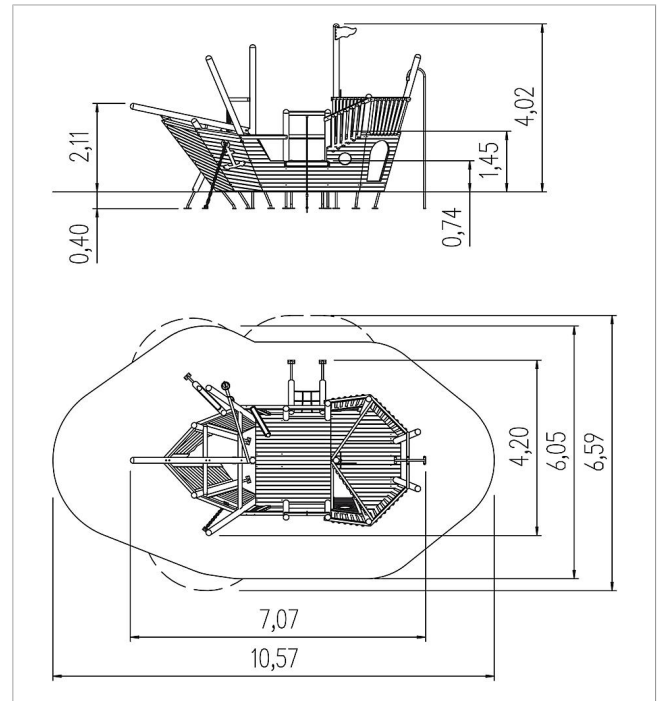

5 59 146 5

unique sand play ship Nina

made in germany

Scope of delivery

- 1x sand lift: stainless steel, rubber
- 3x sand trough: SW
- 1x climbing rod: stainless steel
- 1x climbing net: SW, plastic-coated steel cable
- 1x steering wheel: HPL
- 1x anchor: HPL
- 1x diagonal climbing net: plastic-coated steel cable
- 1x climbing rope: plastic-coated steel cable
- 1x anchor chain: galvanised steel
- 1x flag: HPL
- wood structure: SW
- post shoes: galvanised steel

	Material	SW pi
	Foundation level	FL 1
	Minimum space	1057x659x402 cm
	Free falling height	211 cm
	Impact protection net	49,5 m ²
	Foundations	6x CF or 4x PFs + 7x PFI
	Assembly	2 persons/16 h
	Largest section	301x145x6 cm
	Heaviest section	100 kg