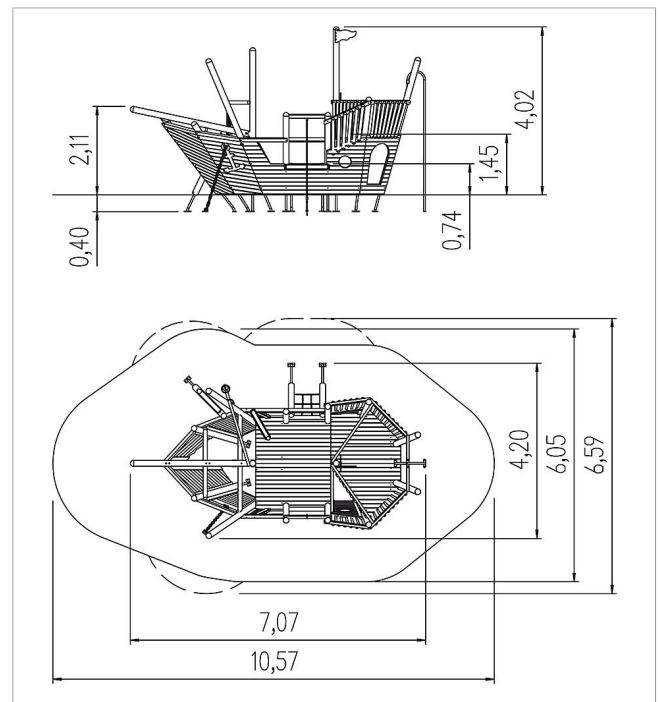

5 59 146 0310 0

unique sand play ship Nina

made in germany

Scope of delivery

- 1x sand lift: stainless steel, rubber
- 3x sand trough: SW
- 1x climbing rod: stainless steel
- 1x climbing net: SW, plastic-coated steel cable
- 1x steering wheel: HPL
- 1x anchor: HPL
- 1x diagonal climbing net: plastic-coated steel cable
- 1x climbing rope: plastic-coated steel cable
- 1x anchor chain: galvanised steel
- 1x flag: HPL
- wood structure: SW
- post shoes: galvanised steel

	Material	Larch nature
	Foundation level	FL 1
	Minimum space	1057x659x402 cm
	Free falling height	211 cm
	Impact protection net	49,5 m ²
	Foundations	6x CF or 4x PFs + 7x PFI
	Assembly	2 persons/16 h
	Largest section	301x145x6 cm
	Heaviest section	100 kg