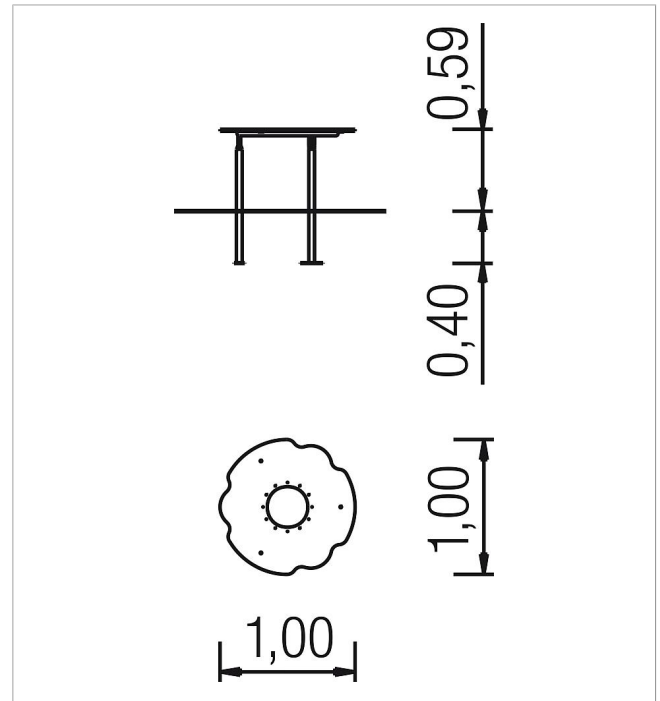

5 66 407 0

Basis Sand play table Cloud

made in germany

Scope of delivery

1x table top: HPL
3x posts: stainless steel

	Material	Stainless steel
	Foundation level	FL 1
	Minimum space	100x100x239 cm
	Free falling height	59 cm
	Impact protection net	-
	Foundations	3x CF or 3x PFs
	Assembly	1 person/0.5 h
	Largest section	76x82x98 cm
	Heaviest section	10 kg