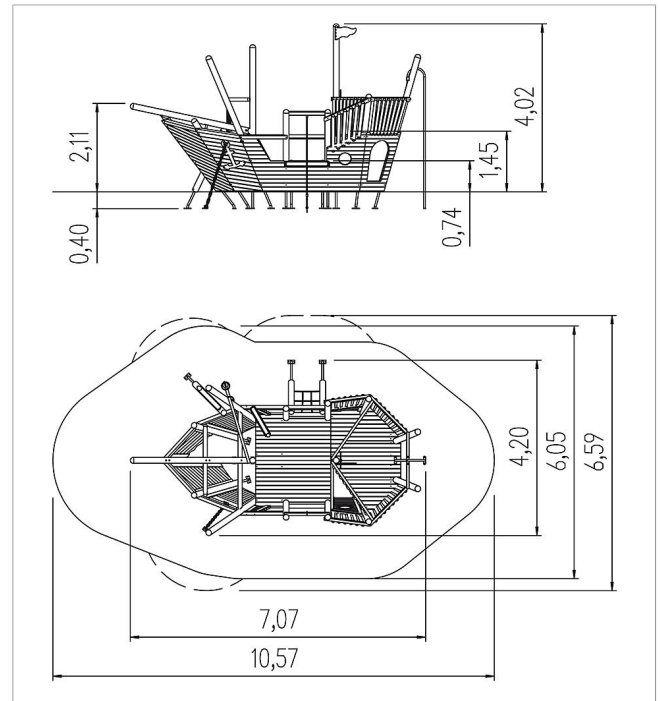

### Scope of delivery

- 1x sand lift: stainless steel, rubber
- 3x sand trough: SW
- 1x climbing rod: stainless steel
- 1x climbing net: SW, plastic-coated steel cable
- 1x steering wheel: HPL
- 1x anchor: HPL
- 1x diagonal climbing net: plastic-coated steel cable
- 1x climbing rope: plastic-coated steel cable
- 1x anchor chain: galvanised steel
- 1x flag: HPL
- wood structure: SW
- post shoes: galvanised steel

	Material	Larch
	Foundation level	FL 1
	Minimum space	1057x659x402 cm
	Free falling height	211 cm
	Impact protection net	49,5 m <sup>2</sup>
	Foundations	6x CF or 4x PFs + 7x PFI
	Assembly	2 persons/16 h
	Largest section	301x145x6 cm
	Heaviest section	100 kg