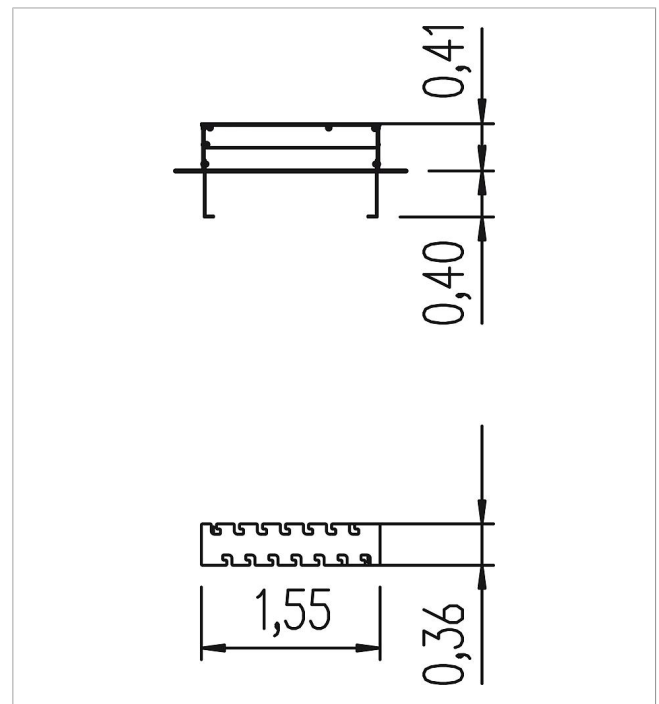

5 25 134 1510 0

### Scope of delivery

1x parking: HPL, SW

	Material	HPL
	Minimum space	155x36x41 cm
	Free falling height	42 cm
	Impact protection net	-
	Foundations	2x CF or 2x PFs