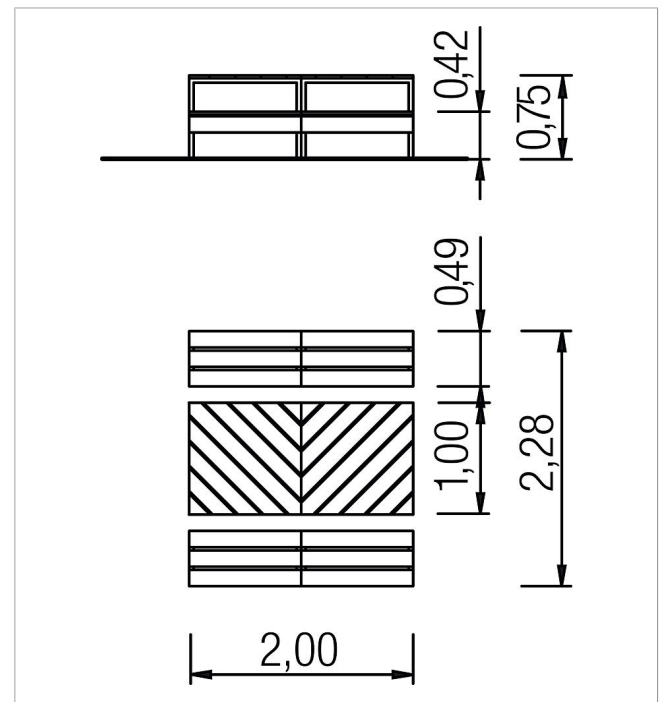

5 60 421 5

Seat group Sedum running metre

made in germany

Scope of delivery

2x bench Sedum 100 cm: powder-coated steel, colourless oiled hardwood
1x table Sedum 100 cm: powder-coated steel, colourless oiled hardwood

	Material	Powder-coated steel, oiled hardwood
	Foundation level	FL 3
	Minimum space	-
	Free falling height	-
	Impact protection net	-
	Foundations	4x CF
	Largest section	100x228x75 cm