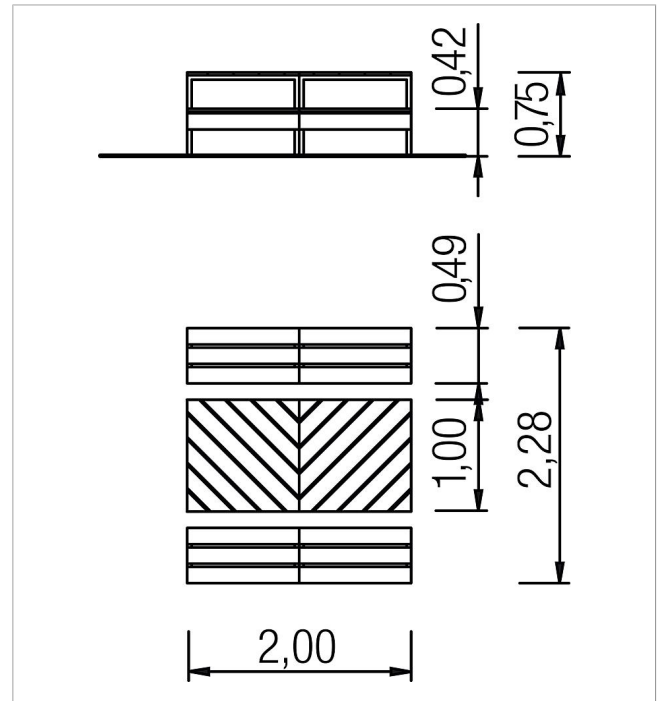

### Scope of delivery

2x bench Sedum 200 cm: powder-coated steel, colourless oiled hardwood  
1x table Sedum 200 cm: powder-coated steel, colourless oiled hardwood

	Material	Powder-coated steel, oiled hardwood
	Foundation level	FL 3
	Minimum space	-
	Free falling height	-
	Impact protection net	-
	Foundations	6x CF
	Largest section	200x228x75 cm