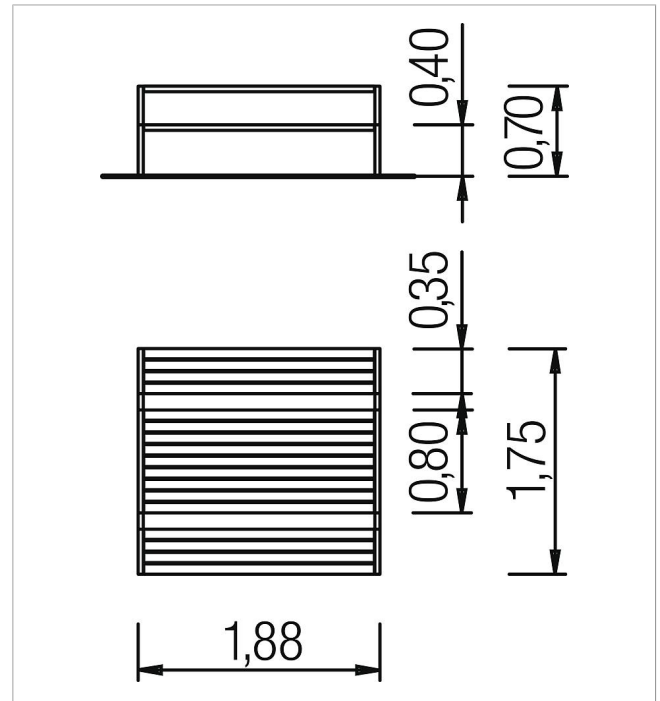

5 60 427 0

Seat group Solanum

made in germany

Scope of delivery

1x seat group Solanum: stainless steel, colourless oiled hardwood

	Material	Powder-coated steel, oiled hardwood
	Foundation level	FL 3
	Minimum space	-
	Free falling height	-
	Impact protection net	-
	Foundations	4x CF
	Largest section	188x175x70 cm