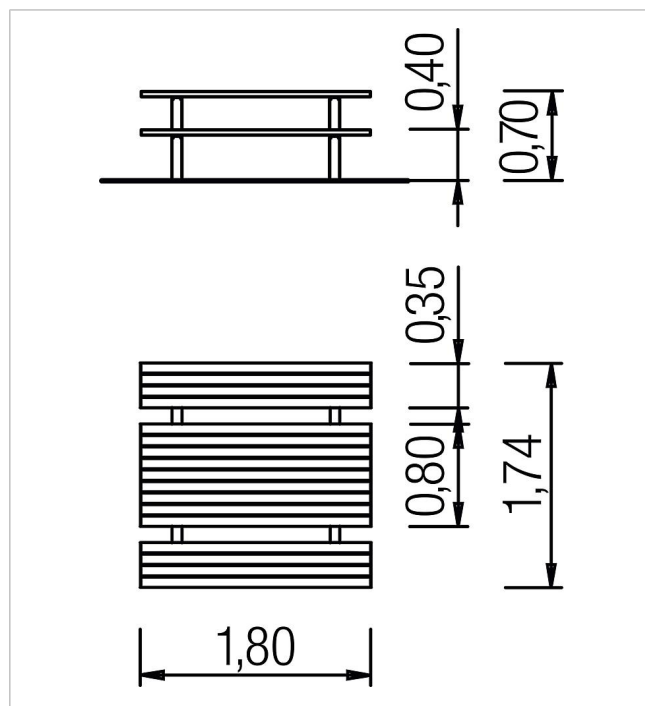

5 60 428 0

Seat group Sorbus

made in germany

Scope of delivery

1x seat group Sorbus: stainless steel, colourless oiled hardwood

	Material	Powder-coated steel, oiled hardwood
	Foundation level	FL 3
	Minimum space	-
	Free falling height	-
	Impact protection net	-
	Foundations	4x CF
	Largest section	179x174x70 cm