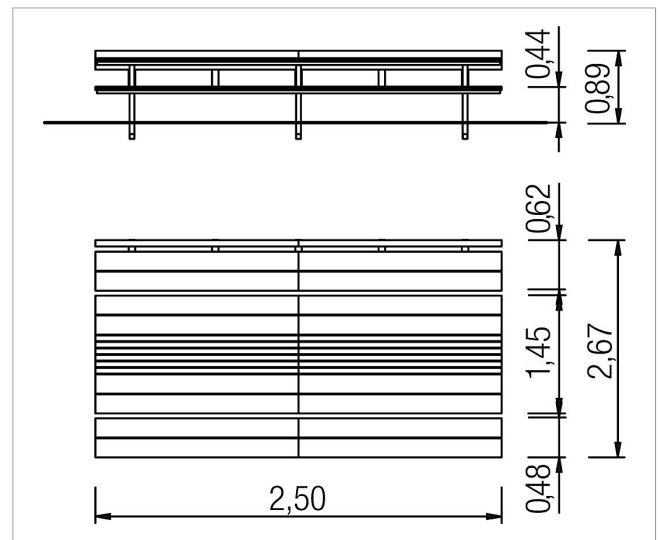

	Material	Powder-coated steel, oiled hardwood
	Foundation level	FL 3
	Minimum space	-
	Free falling height	-
	Impact protection net	-
	Foundations	6x CF
	Largest section	250x267 cm