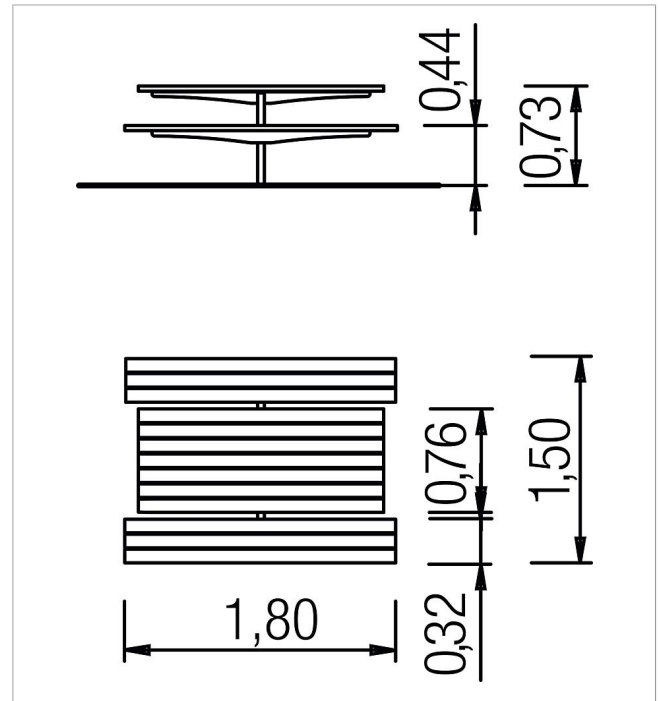

5 60 429 0

Seat group Verbena

made in germany

Scope of delivery

1x seat group Verbena: powder-coated steel, colourless oiled hardwood

	Material	Powder-coated steel, oiled hardwood
	Foundation level	FL 3
	Minimum space	-
	Free falling height	-
	Impact protection net	-
	Foundations	2x CF
	Largest section	180x150x73 cm