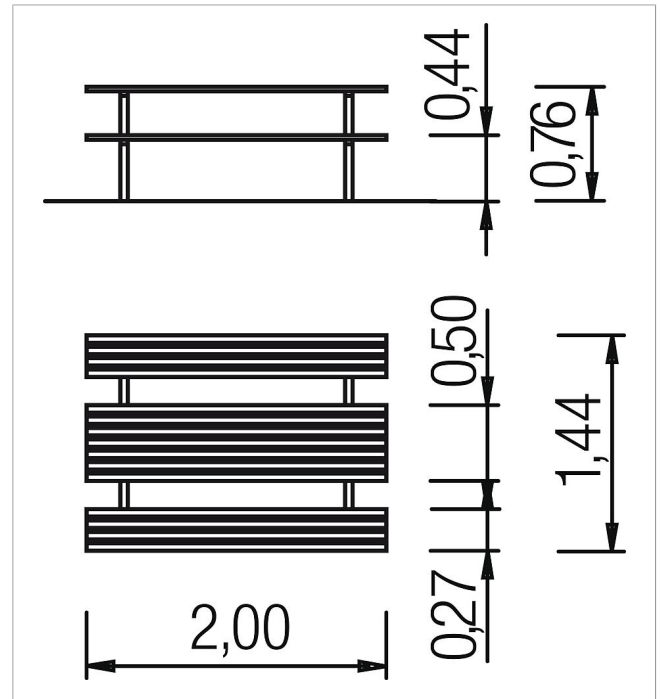

### Scope of delivery

1x seat group with table grill Malva: powder-coated steel

	Material	Powder-coated steel
	Foundation level	FL 3
	Minimum space	-
	Free falling height	-
	Impact protection net	-
	Foundations	2x CF
	Largest section	200x144x73 cm