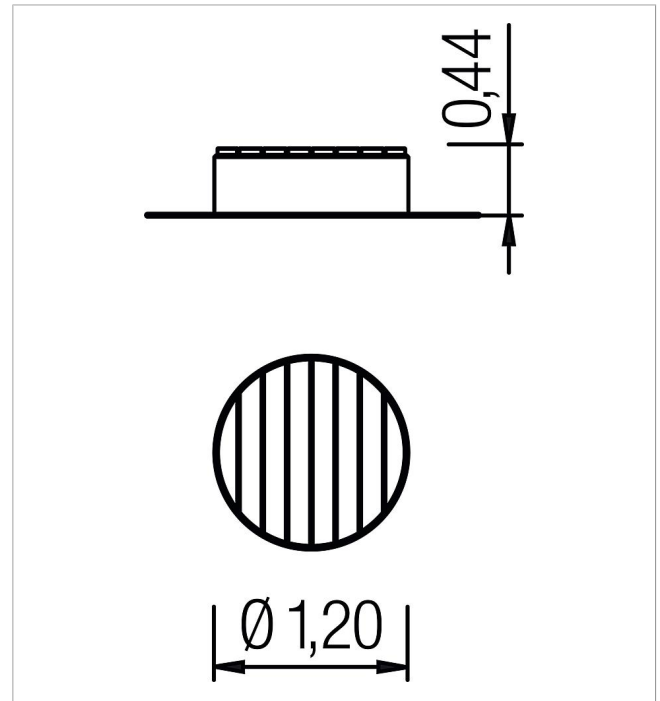

### Scope of delivery

1x seat platform Phacelia: concrete, colourless oiled hardwood

	Material	Concrete, oiled hardwood
	Foundation level	FL 3
	Minimum space	-
	Free falling height	-
	Impact protection net	-
	Foundations	1 x CF
	Largest section	Ø 120x44 cm