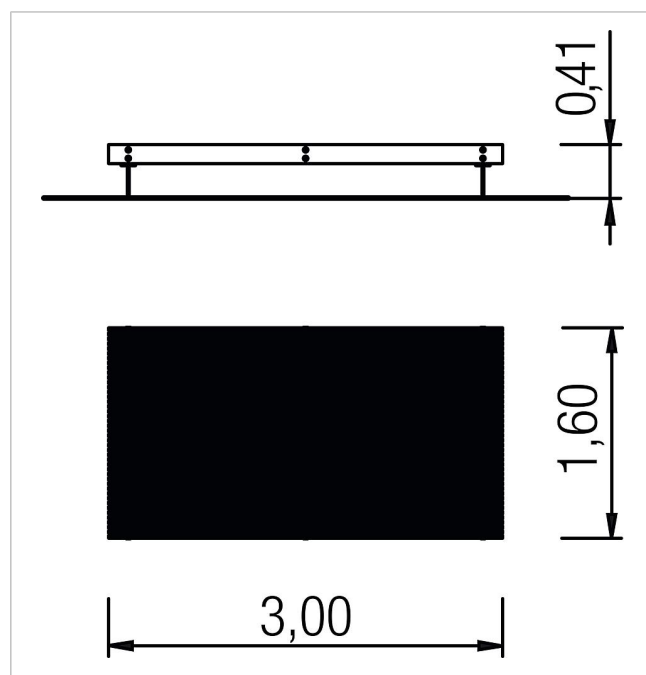

5 60 406 0

Seat platform Prunus

made in germany

Scope of delivery

1x seat platform Prunus: powder-coated steel, colourless oiled hardwood

	Material	Powder-coated steel, oiled hardwood
	Foundation level	FL 3
	Minimum space	-
	Free falling height	-
	Impact protection net	-
	Foundations	2x CF
	Largest section	300x160x41cm