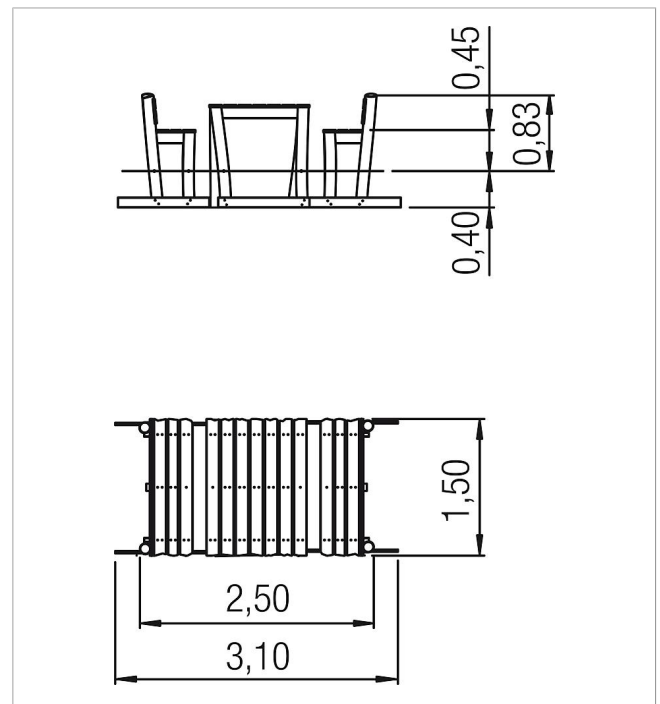

5 45 117 0530 6

**paradiso seating group
Simba**

made in germany

Scope of delivery

- 1x table: robinia
- 2x bench with backrest: robinia

	Material	Robinia oiled
	Foundation level	FL 3
	Minimum space	310x150x125 cm
	Free falling height	-
	Impact protection net	-
	Foundations	-
	Assembly	-