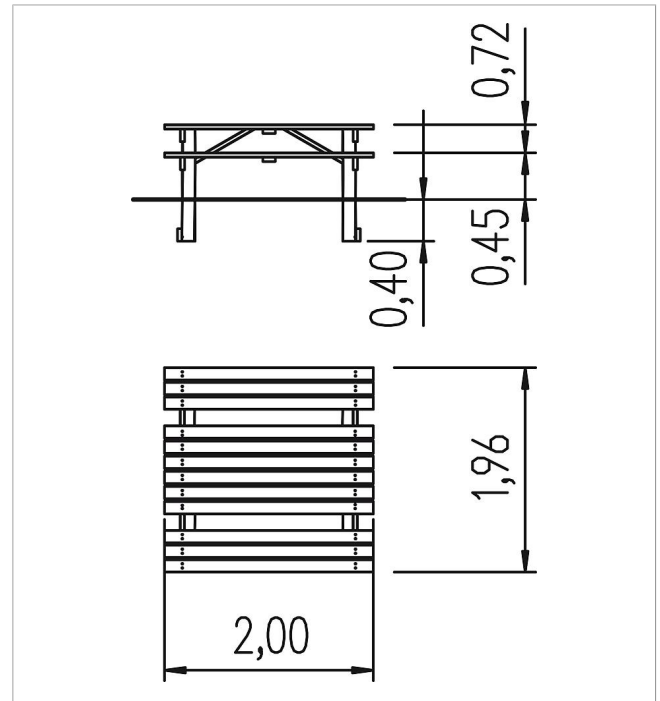

5 45 087 0630 0

paradiso seating group
Sitmo

made in germany

Scope of delivery

1x table: robinia
2x bench, firmly connected: robinia

	Material	Robinia natural
	Foundation level	FL 3
	Minimum space	200x196x72 cm
	Free falling height	-
	Impact protection net	-
	Foundations	4x CF
	Assembly	-