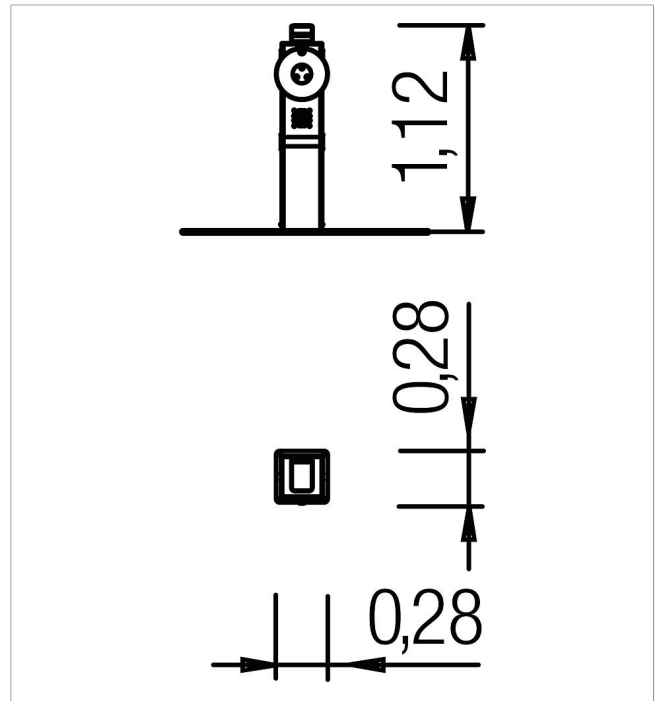

### Scope of delivery

1x sensory station DJ Console: powder-coated steel

	Material	Powder-coated steel
	Foundation level	FL 3
	Minimum space	40x40x180 cm
	Free falling height	-
	Foundations	1x CF
	Largest section	40x40x125 cm