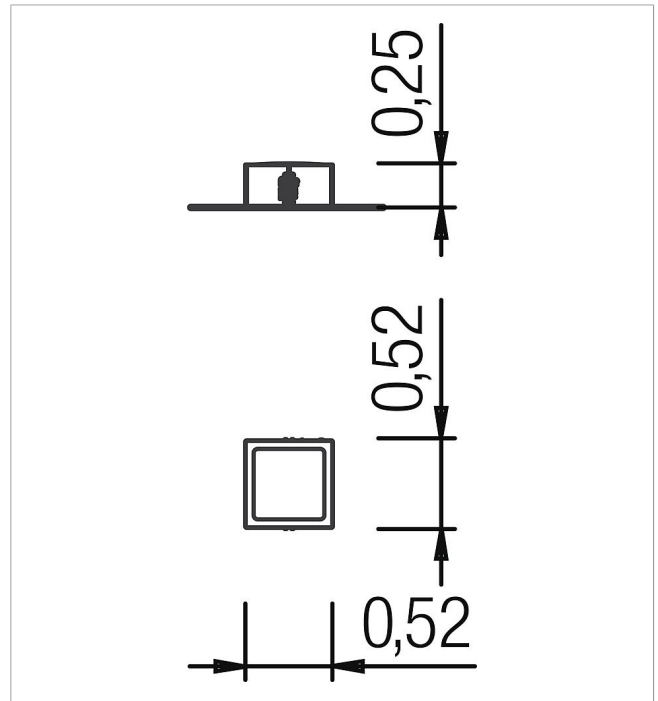

### Scope of delivery

1x sensory station Leap Stone: galvanized steel, rubber

	Material	Galvanized steel, rubber
	Foundation level	FL 3
	Minimum space	352x352x205 cm
	Free falling height	25 cm
	Foundations	1x CF
	Largest section	52x52x25 cm