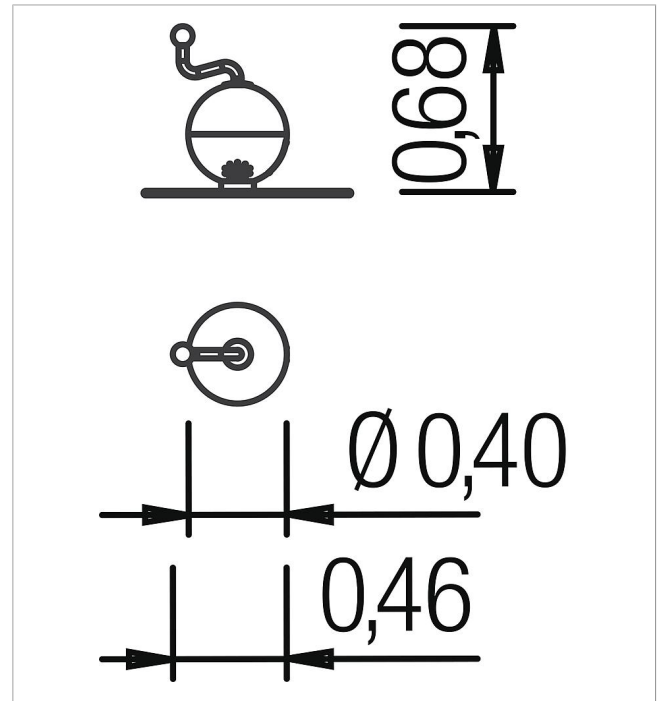

5 60 453 0

basis Sensory station Musical Globe

made in germany

3+

Scope of delivery

1x sensory station Musical Globe: steel, plastic

	Material	Steel, plastic
	Foundation level	FL 3
	Minimum space	346x346x180 cm
	Free falling height	-
	Foundations	1x CF
	Largest section	46x46x68 cm