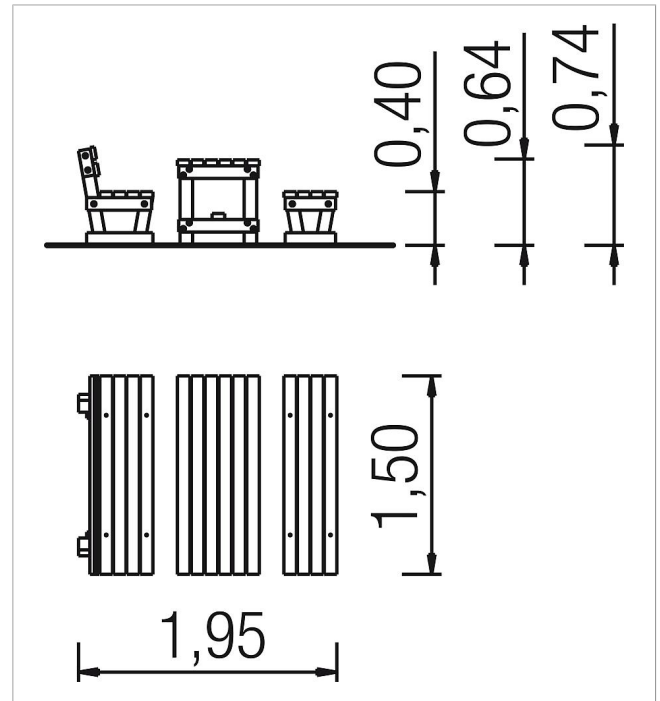

5 60 019 0310 0

Set of table and seats Spessart 150

made in germany

Scope of delivery

- 1x square timber table Spessart 150: SW
- 1x square timber bench Spessart 150 with backrest: SW
- 1x square timber bench Spessart 150: SW