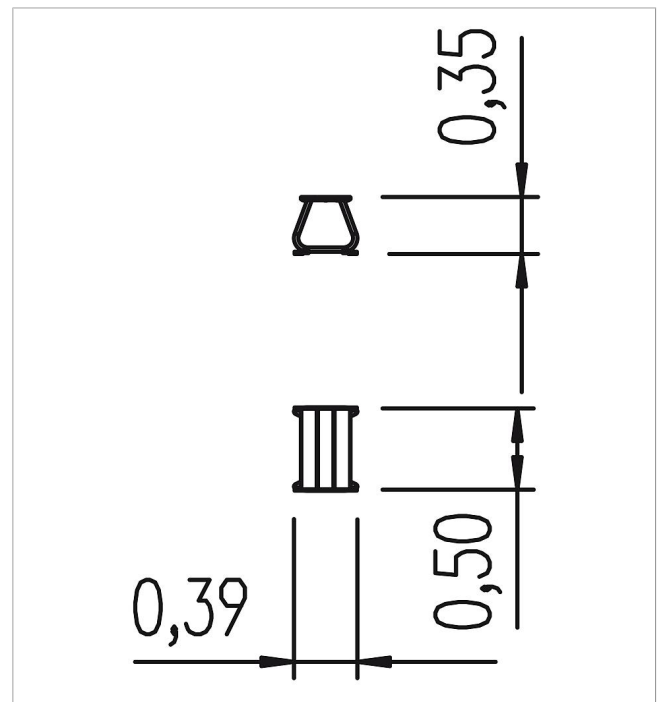

5 60 343 0

Basis Side table

made in germany

Scope of delivery

1x side table: HPL, steel powder.

	Material	HPL, metal
	Foundation level	-
	Minimum space	50x39x35 cm
	Free falling height	-
	Impact protection net	-