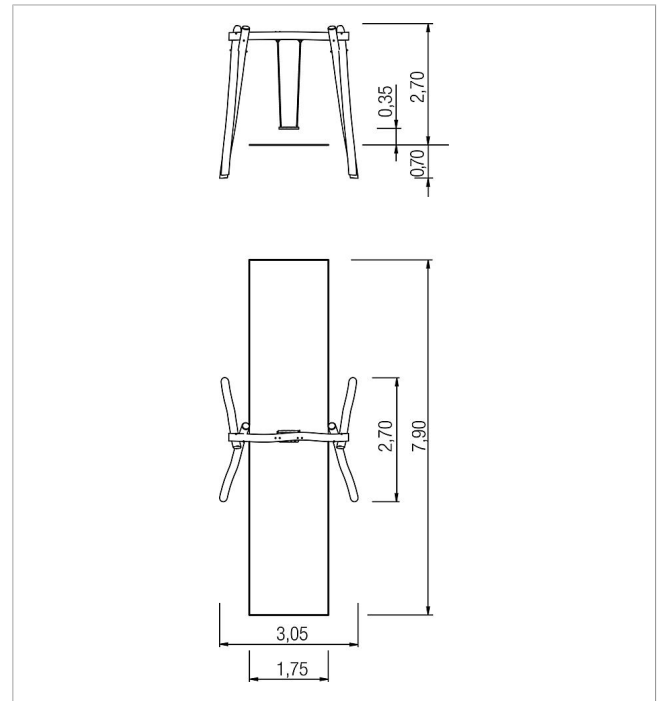

5 45 335 0630 0

paradiso single swing
Vini

made in germany

3+

Scope of delivery

- 1x swing frame: robinia
- 2x swing joint: stainless steel
- 1x safety swing seat with chain: stainless steel, rubber

	Material	Robinia natural
	Foundation level	FL 3
	Minimum space	790x300x270 cm
	Free falling height	140 cm
	Impact protection net	14,0 m ²
	Foundations	4x CF