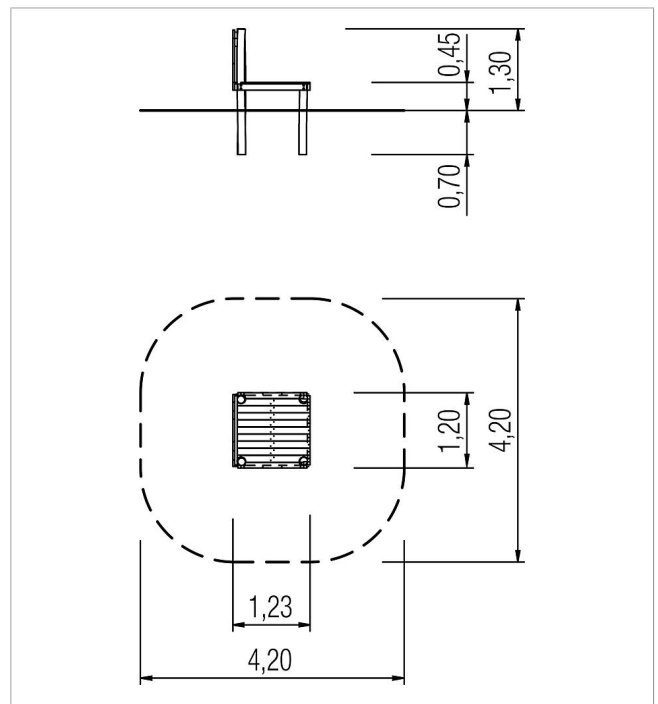

5 45 319 0530 6

paradiso slide platform Merle

made in germany

1+

Scope of delivery

4x post structure: robinia
1x platform structure: robinia
1x slide entry plate: robinia
4x square timber: robinia
fittings: stainless steel

	Material	Robinia oiled
	Foundation level	FL 3
	Minimum space	420x420x225 cm
	Free falling height	45 cm
	Impact protection net	-
	Foundations	4x CF
	Assembly	2 Personen/1,5 Std.
	Largest section	ø14x213 cm