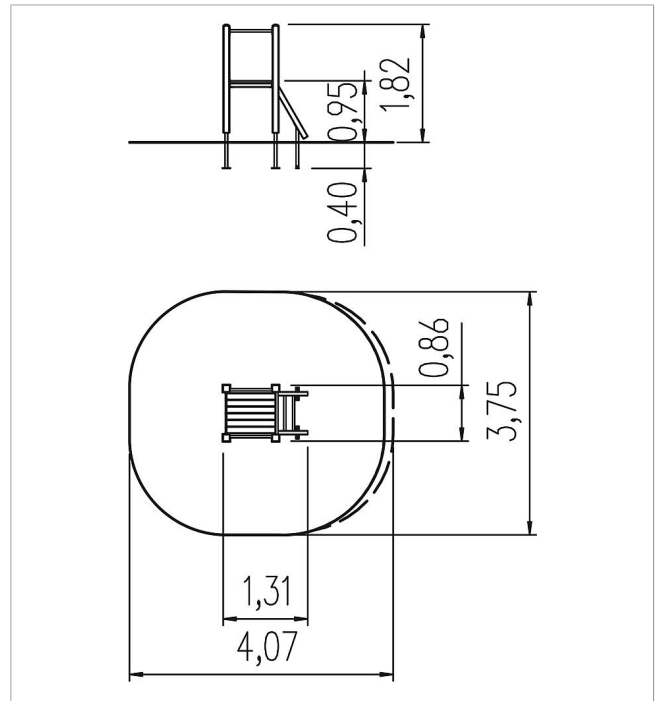

5 11 037 0111 0

playo Slide platform,  
ph 95 cm

made in germany

### Scope of delivery

4x post construction: SW  
4x post shoe: steel galvanised  
1x platform construction: SW  
3x walk-through protection leaf: stainless steel  
1x set of grips: aluminium, plastic coated  
2x cord protection: HPL  
1x ladder: SW, rungs stainless steel  
1x slide entry plate: HPL  
fittings: stainless steel

	Material	SW pi
	Foundation level	FL 1
	Minimum space	407x375x275 cm
	Free falling height	95 cm
	Impact protection net	13,0 m <sup>2</sup>
	Foundations	5x CF or 5x PFs
	Assembly	2 persons/4 h