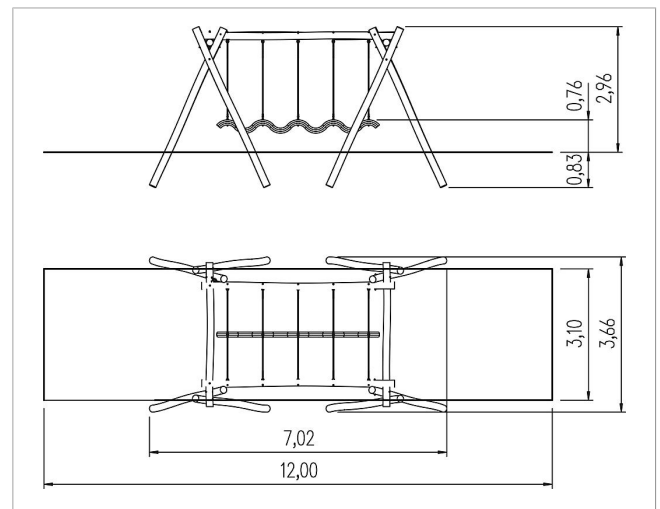

### Scope of delivery

- 1x swing frame: robinia
- 1x swing rope: plastic-coated steel cable

	Material	Robinia oiled
	Foundation level	FL 3
	Minimum space	1200x350x296 cm
	Free falling height	150 cm
	Impact protection net	37,5 m <sup>2</sup>
	Foundations	8x CF
	Assembly	-