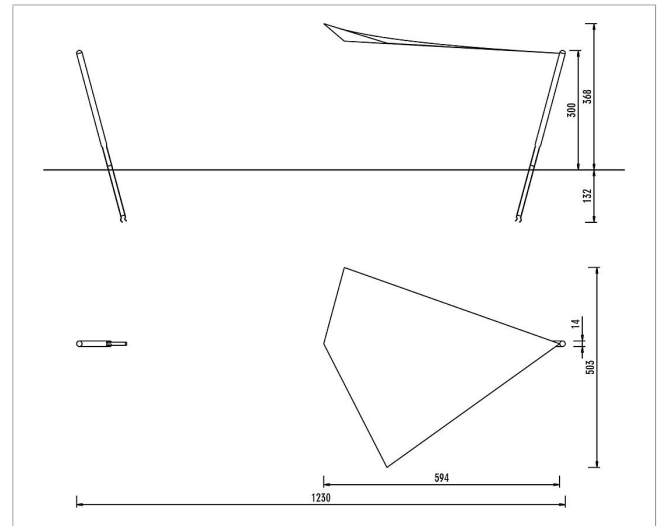

5 59 148 0410 0

unique solar sail Ship

made in germany

Scope of delivery

- 1x sun sail: polyester fabric
- 1x posts: SW
- 1x post shoes: galvanised steel attachment material

	Material	Larch GL
	Foundation level	FL 3
	Minimum space	675x400x384 cm
	Free falling height	-
	Impact protection net	-
	Foundations	1x CF
	Assembly	1 person/2 h
	Largest section	250xØ 14 cm
	Heaviest section	25 kg