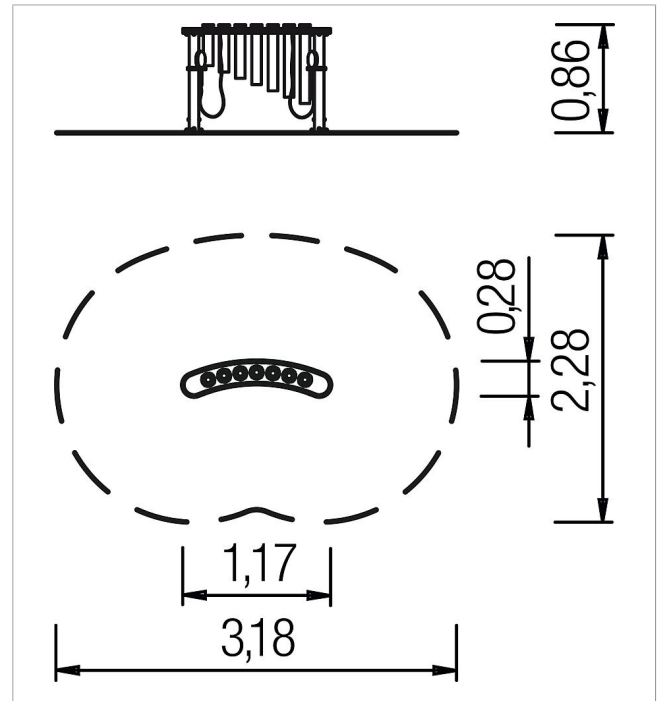

5 60 450 0

basis Sound island Clappo

made in germany

3+

Scope of delivery

1x sound island Clappo: powder-coated steel, stainless steel (V2A), polyethylene sheet (HDPE)

	Material	Powder-coated steel, stainless steel, HDPE
	Foundation level	FL 3
	Minimum space	418x328x180 cm
	Free falling height	-
	Impact protection net	-
	Foundations	2x CF
	Largest section	118x28x86 cm