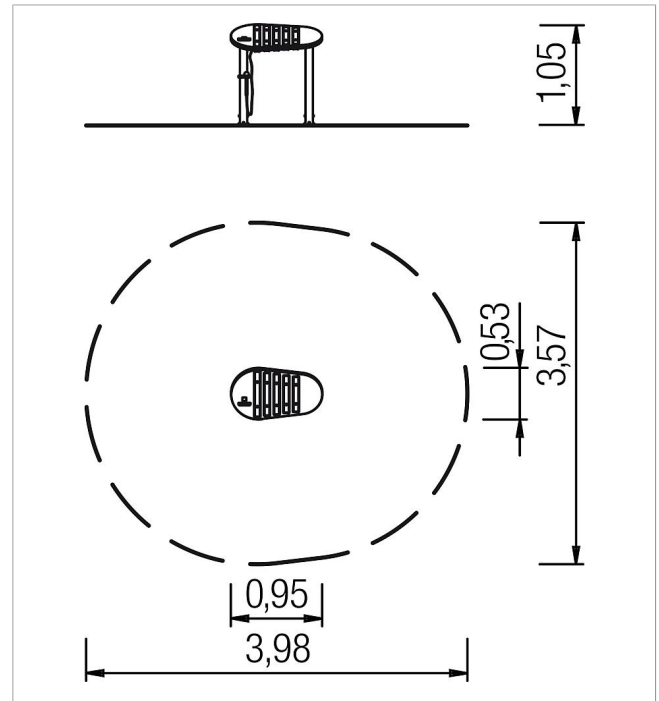

5 60 443 0

basis Sound island Echo Piano

made in germany

3+

Scope of delivery

1x sound island Echo Piano: powder-coated steel, stainless steel (V2A), polyethylene sheet (HDPE)

	Material	Powder-coated steel, stainless steel, HDPE
	Foundation level	FL 3
	Minimum space	395x353x180 cm
	Free falling height	-
	Impact protection net	-
	Foundations	2x CF
	Largest section	95x53x105 cm