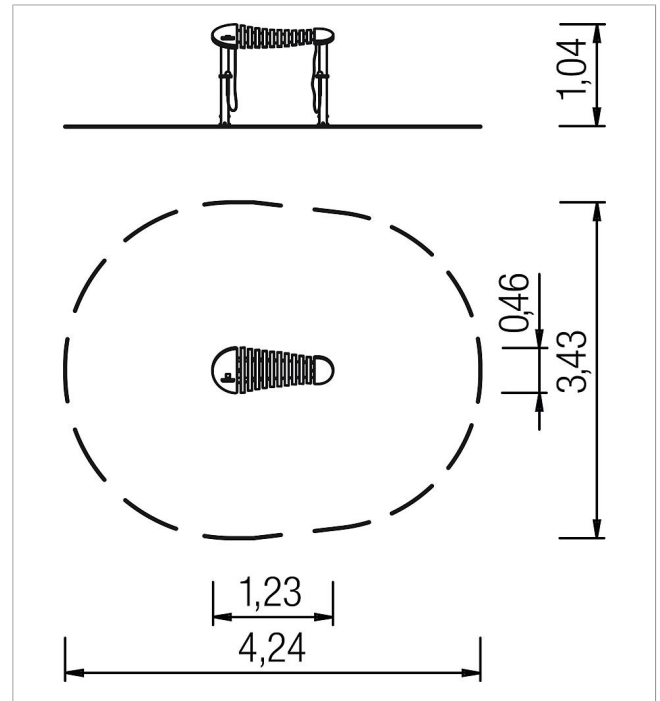

5 60 442 0

basis Sound island Wind Piano

made in germany

3+

Scope of delivery

1x sound island Wind Piano: powder-coated steel, stainless steel (V2A), polyethylene sheet (HDPE)

	Material	Powder-coated steel, stainless steel, HDPE
	Foundation level	FL 3
	Minimum space	423x348x180 cm
	Free falling height	-
	Impact protection net	-
	Foundations	2x CF
	Largest section	123x48x104 cm