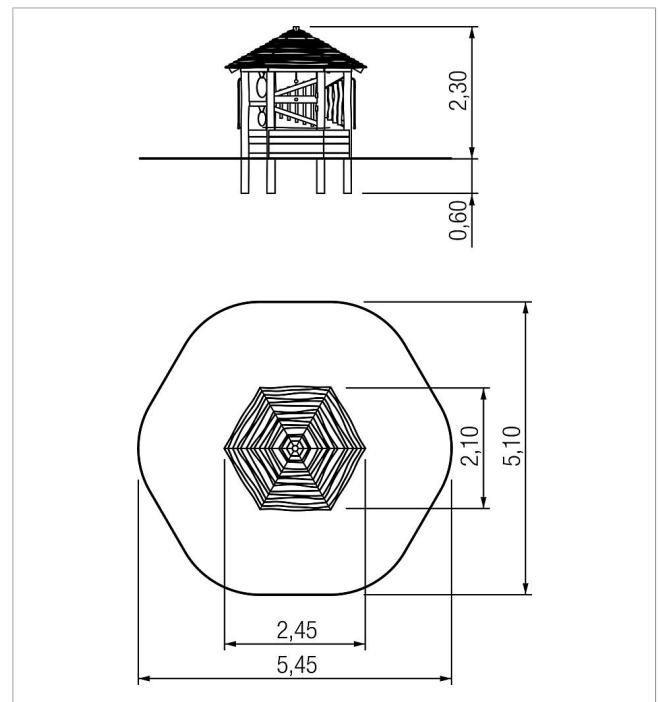

	Material	Robinia oiled
	Foundation level	FL 3
	Minimum space	545x510x230 cm
	Free falling height	-
	Impact protection net	23,0 m <sup>2</sup>
	Foundations	6x CF
	Assembly	-