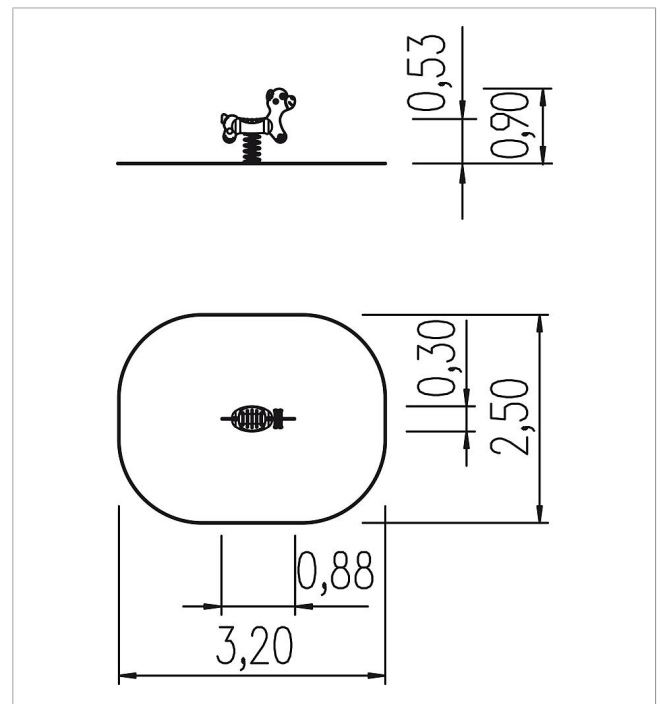

5 67 238 0

Basis Spring rocker Brown bear

made in germany

Scope of delivery

- 1x spring see-saw-body: PE
- 1x spring: spring steel
- 4x hand and foot holds: plastic

	Material	PE
	Foundation level	FL 3
	Minimum space	320x250x233 cm
	Free falling height	53 cm
	Impact protection net	6,5 m ²
	Foundations	1x 5632280 + 1x CF
	Assembly	1 person/1 h
	Largest section	80x65x23 cm
	Heaviest section	20 kg