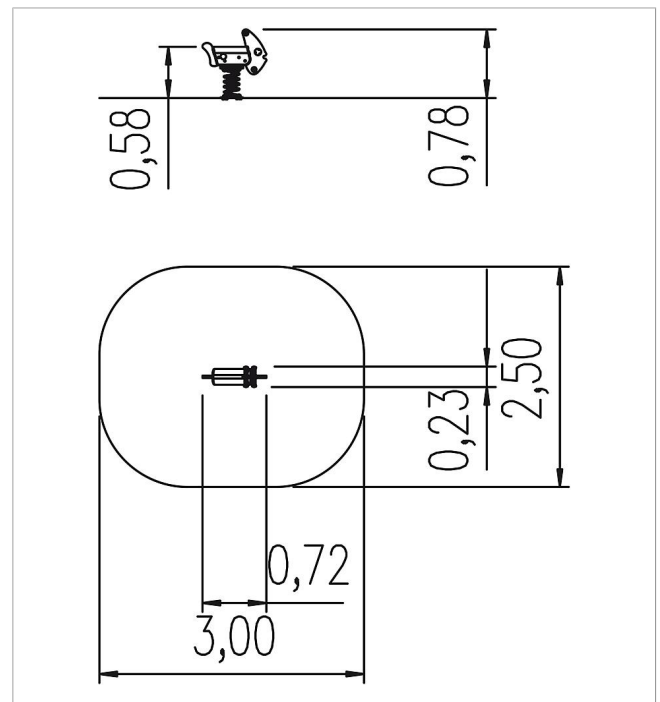

5 67 008 0

Basis Spring rocker Fish

made in germany

Scope of delivery

1x spring see-saw-body: laminated wood, MDF exterior
1x spring: spring steel

	Material	Laminated timber, MDF
	Foundation level	FL 3
	Minimum space	300x250x238 cm
	Free falling height	58 cm
	Impact protection net	7,0 m ²
	Foundations	1x 5591600 + 1x CF or 1x 5632100 + 1x CF
	Assembly	1 person/1 h
	Largest section	74x35x20 cm
	Heaviest section	10 kg