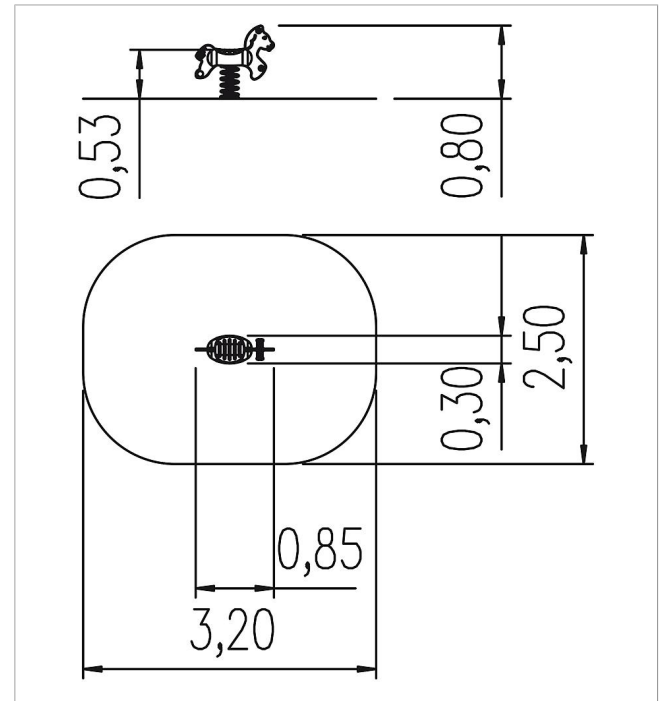

5 67 224 0

Basis Spring rocker Horse

made in germany

Scope of delivery

- 1x spring see-saw-body: PE
- 1x spring: spring steel
- 4x hand and foot holds: plastic

	Material	PE
	Foundation level	FL 3
	Minimum space	320x250x233 cm
	Free falling height	53 cm
	Impact protection net	6,5 m ²
	Foundations	1x 5632280 + 1x CF
	Assembly	1 person/1 h
	Largest section	85x26x59 cm
	Heaviest section	20 kg