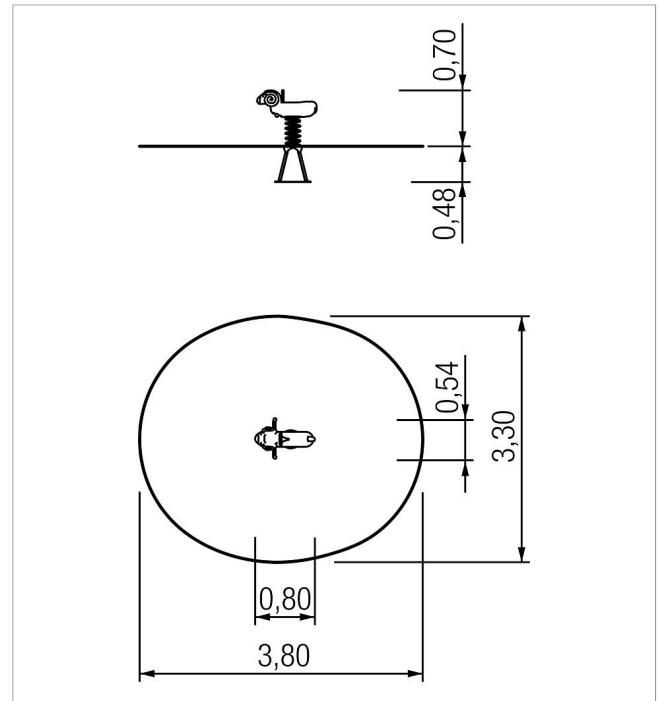

### Scope of delivery

- 1x carved see-saw body: robinia
- 1x grab handle: stainless steel
- 1x spring: spring steel
- 1x ground anchor: galvanised steel

	Material	Robinia oiled
	Foundation level	FL 3
	Minimum space	380x330x250 cm
	Free falling height	70 cm
	Impact protection net	10,0 m <sup>2</sup>
	Foundations	1x CF
	Assembly	-