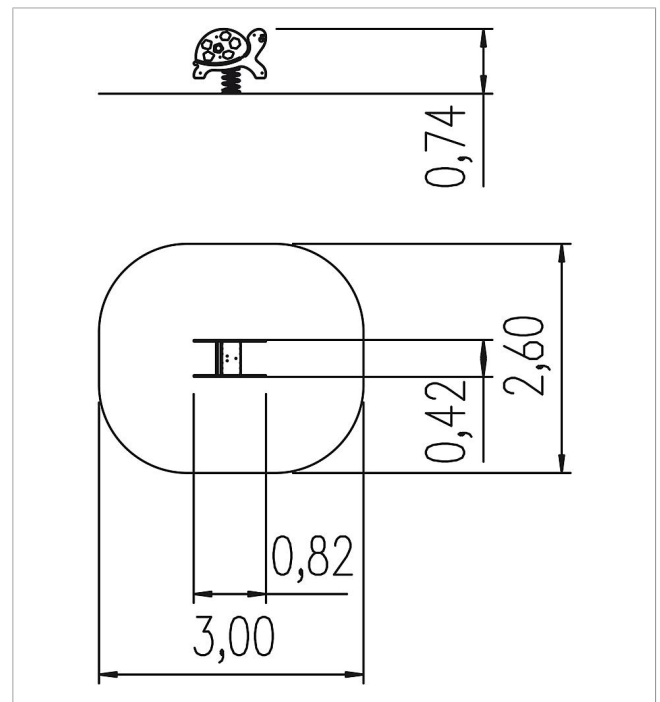

5 67 229 0

Basis Spring rocker Turtle

made in germany

Scope of delivery

- 1x spring see-saw-body: PE
- 1x spring: spring steel
- Hand and foot holds: stainless steel

	Material	HDPE
	Foundation level	FL 3
	Minimum space	300x260x222 cm
	Free falling height	42 cm
	Impact protection net	7,0 m ²
	Foundations	1x 5632280 + 1x CF
	Assembly	1 person/1 h
	Largest section	67x45x59 cm
	Heaviest section	30 kg