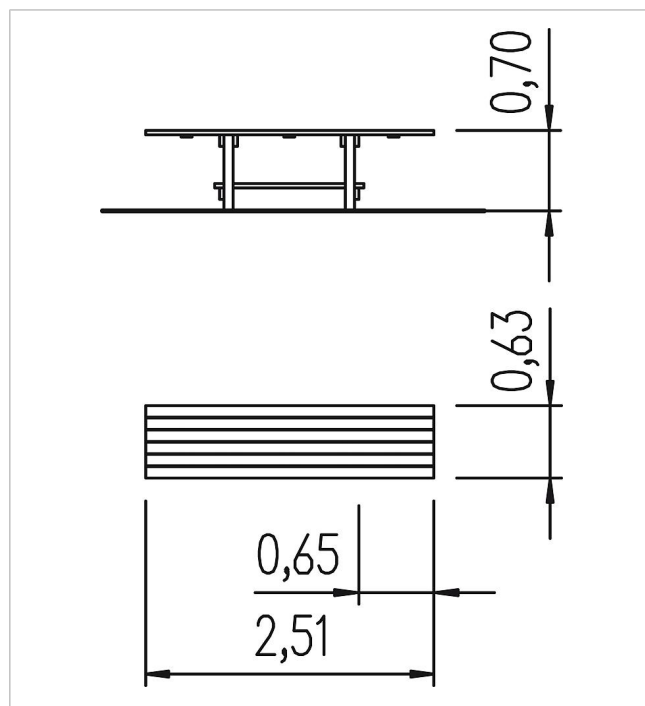

5 60 020 0

**Square timber  
table Spessart 250  
Integration**  
made in germany

**Scope of delivery**

1x square timber table: SW

	Material	SW pi
	Minimum space	250x63x70 cm
	Free falling height	-
	Impact protection net	-