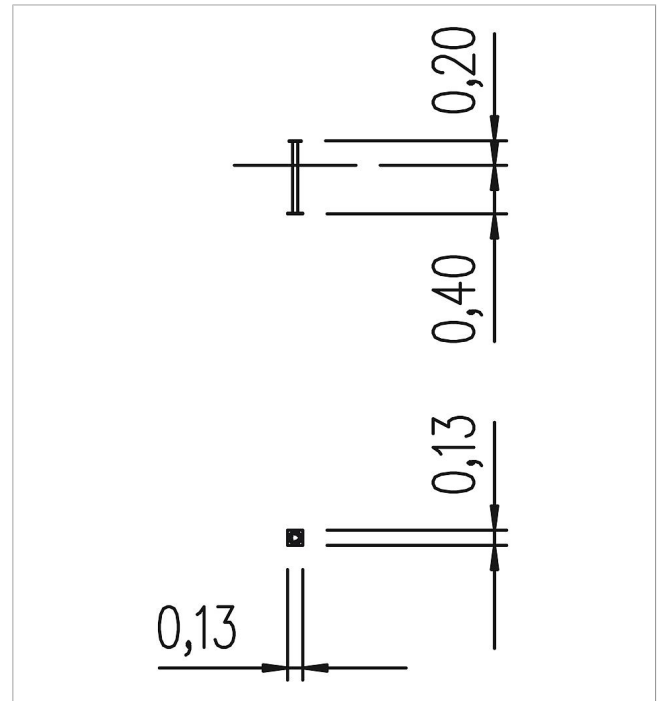

## Basis Stainless steel support 20 cm

made in germany

3+

### Scope of delivery

1x stand foot 20 cm: stainless steel

|   |                  |                 |
|---|------------------|-----------------|
|  | Material         | Stainless steel |
|  | Foundation level | FL 1            |
|  | Minimum space    | 13x13x20 cm     |
|  | Foundations      | 1x CF or 1x PFs |
|  | Largest section  | 13x13x20 cm     |