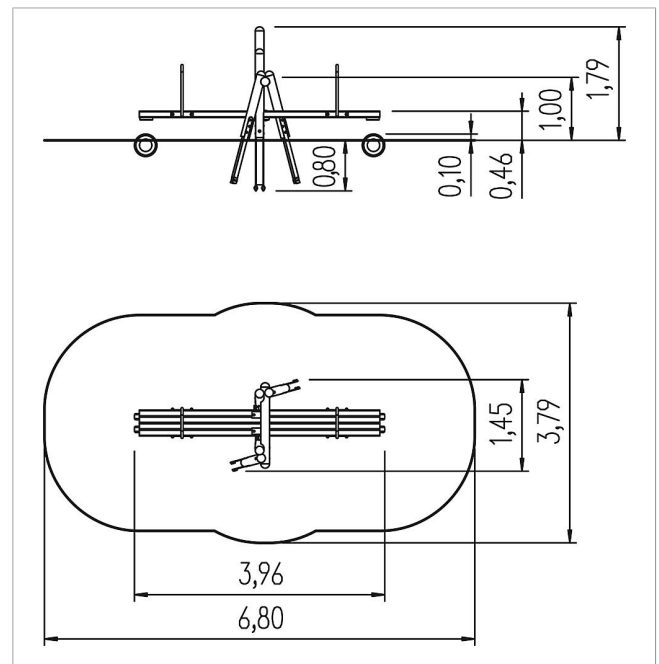

5 25 906 0330 0

climbo stand-up seesaw Suri

made in germany

Scope of delivery

- 1x seesaw platform: SW
- 1x seesaw frame: SW, galvanised steel
- 2x handle: galvanised, powder-coated steel
- 4x tyre: rubber
- post shoes: galvanised steel
- bearing: brass

	Material	Larch natural
	Minimum space	800x541x317 cm
	Free falling height	138 cm
	Impact protection net	22,0 m ²
	Foundations	1x CF