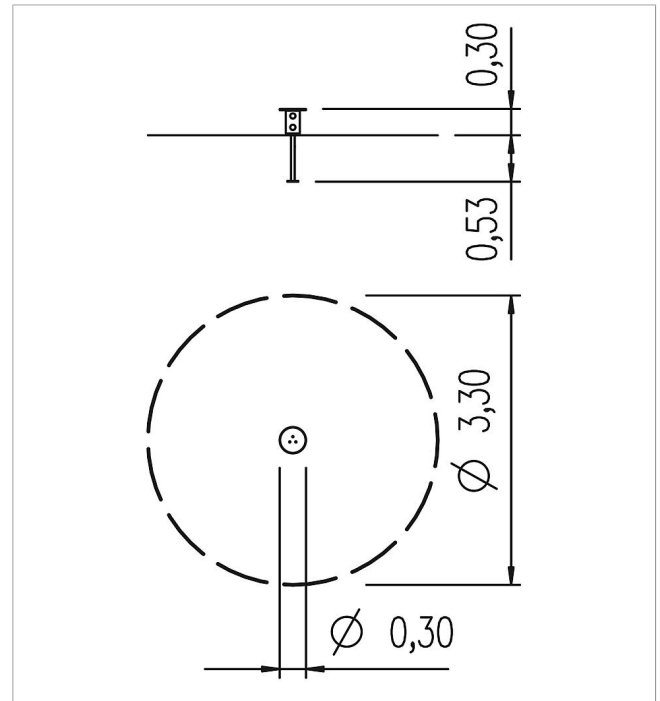

5 59 847 0403 1

minimondo stool

made in germany

1+

Scope of delivery

1x stool: SW, HPL, galvanised steel

	Material	Larch GL, HPL iguana
	Foundation level	FL 3
	Minimum space	Ø 330x210 cm
	Free falling height	30 cm
	Impact protection net	-
	Foundations	1x CF
	Largest section	83x30x30 cm