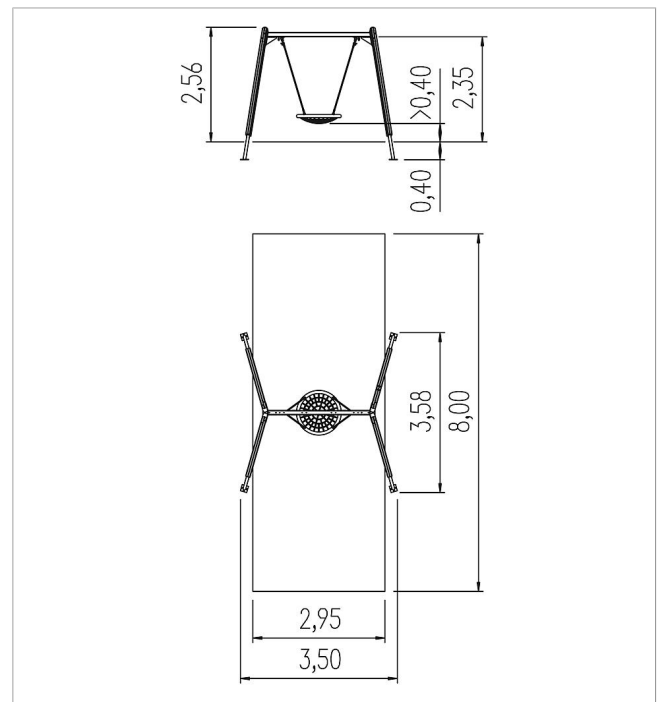

5 10 073 0110 0

playo swing Kondor  
with nest seat Ø 100

made in germany

### Scope of delivery

- 4x post with post base: SW, galvanised steel
- 1x swing beam: galvanised steel
- 2x universal joint: galvanised steel
- 1x nest seat Ø100 cm: galvanised steel, polyester-coated steel rope

	Material	SW pi
	Foundation level	FL 1
	Minimum space	800x350x368 cm
	Free falling height	146 cm
	Impact protection net	24,0 m <sup>2</sup>
	Foundations	4x CF or 4x PFs + 4x CF
	Assembly	2 persons/2 h
	Largest section	239x54x33 cm
	Heaviest section	45 kg