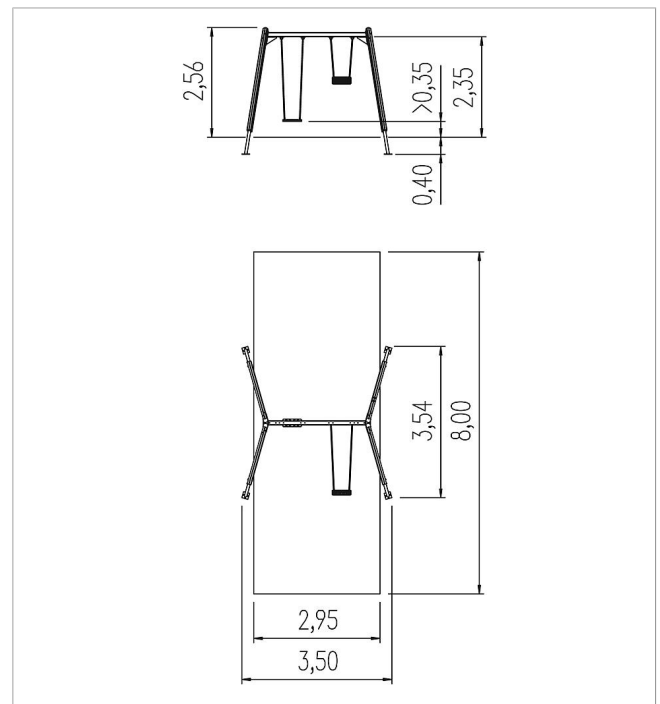

5 10 072 0110 0

playo swing Kondor

made in germany

3+

Scope of delivery

- 4x post with post base: SW, galvanised steel
- 1x swing beam: galvanised steel
- 4x swing joints: stainless steel
- 2x safety swing seat with chains: rubber, stainless steel

	Material	SW pi
	Foundation level	FL 1
	Minimum space	800x350x317 cm
	Free falling height	137 cm
	Impact protection net	24,0 m ²
	Foundations	4x CF or 4x PFs
	Assembly	2 persons/2 h
	Largest section	239x54x33 cm
	Heaviest section	45 kg