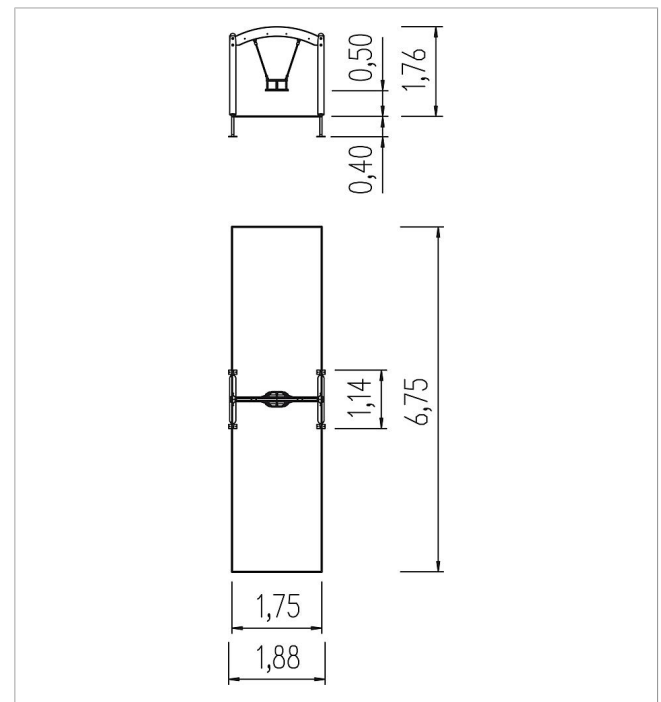

5 59 833 0412 1

minimondo swing Lily of the Valley

made in germany

Scope of delivery

- 1x swing frame: SW
- 1x swing beams with cover: galvanised steel, HPL
- 1x swing seat for toddler: rubber
- post shoes: galvanised steel

	Material	Larch GL green
	Foundation level	FL 1
	Minimum space	675x188x200 cm
	Free falling height	93 cm
	Impact protection net	12,0 m ²
	Foundations	4x CF or 4x PFs
	Assembly	2 persons/1 h
	Largest section	170xØ 14 cm
	Heaviest section	17 kg