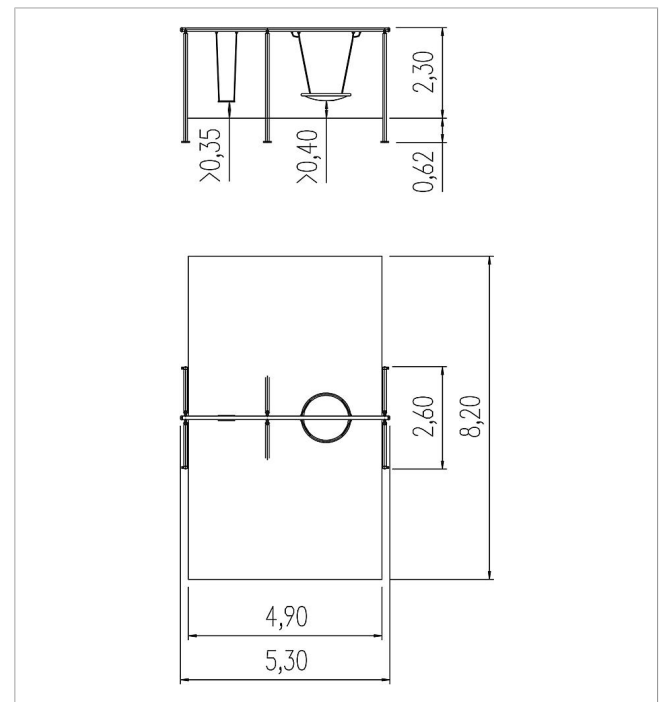

	Material	Steel powder. grey
	Foundation level	FL 3
	Minimum space	800x530x330 cm
	Free falling height	145 cm
	Impact protection net	31,5 m <sup>2</sup>
	Foundations	6x CF
	Assembly	2 persons/7 h
	Largest section	520x37x18 cm
	Heaviest section	50 kg