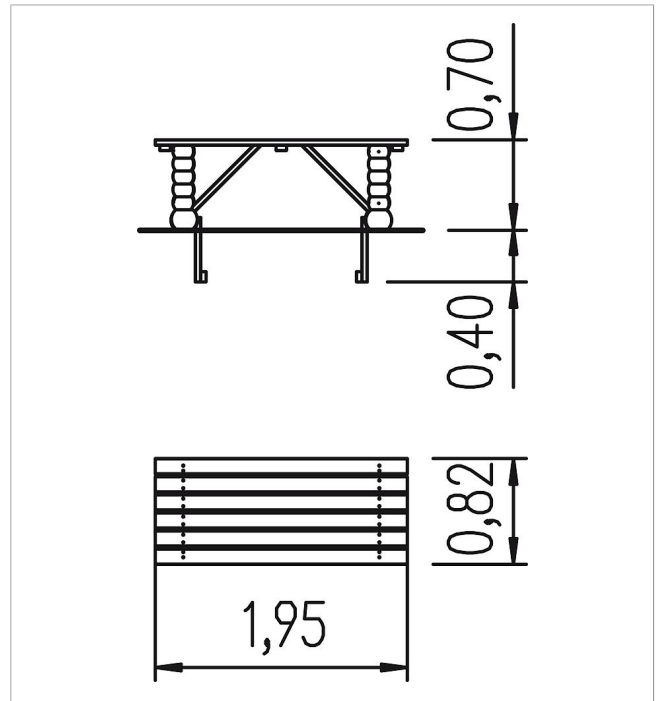

5 45 188 0530 0  
paradiso table Schkeud

made in germany

**Scope of delivery**

1x table: robinia  
4x ground pegs: galvanised steel

	Material	Robinia oiled
	Foundation level	-
	Minimum space	-
	Free falling height	-
	Impact protection net	-
	Foundations	-
	Assembly	-