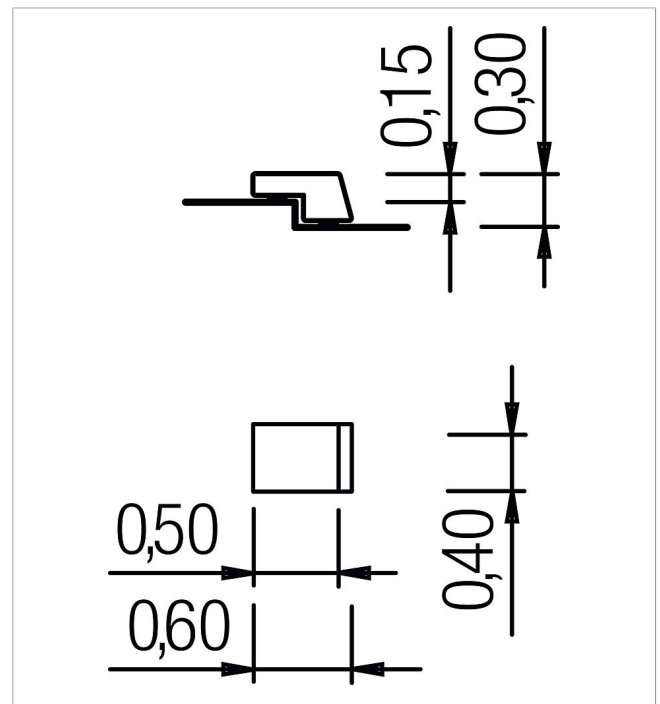

5 60 430 0

Table Zea

made in germany

Scope of delivery

1x table Zea: powder-coated steel

	Material	Powder-coated steel
	Foundation level	FL 3
	Minimum space	-
	Free falling height	-
	Impact protection net	-
	Largest section	59x40x30 cm