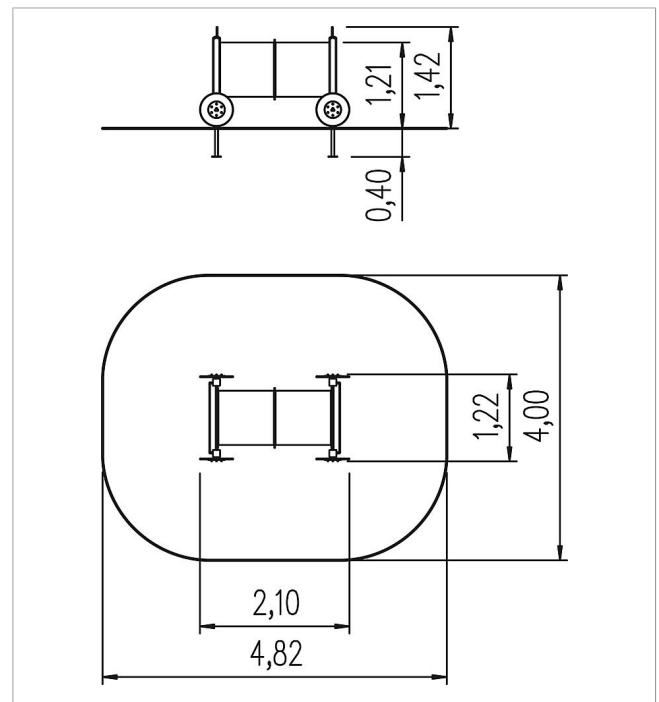

### Scope of delivery

4x post construction: SW  
4x post shoe: steel galvanised  
4x decoration wheel: HPL  
2x squared timber: SW  
1x wagon tank: SW, HPL, GFRP  
fittings: stainless steel

	Material	SW pi
	Foundation level	FL 1
	Minimum space	482x400x225 cm
	Free falling height	120 cm
	Impact protection net	17,5 m <sup>2</sup>
	Foundations	4x CF or 4x PFs