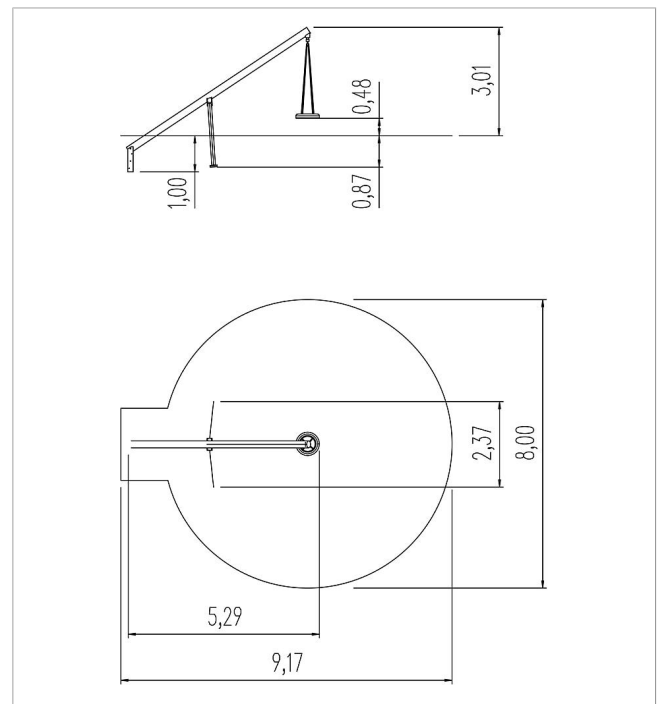

	Material	Steel powder. grey
	Foundation level	FL 3
	Minimum space	917x800x389 cm
	Free falling height	210 cm
	Impact protection net	66,0 m <sup>2</sup>
	Foundations	3x CF
	Assembly	3 persons/3 h
	Largest section	600x30x20 cm
	Heaviest section	150 kg